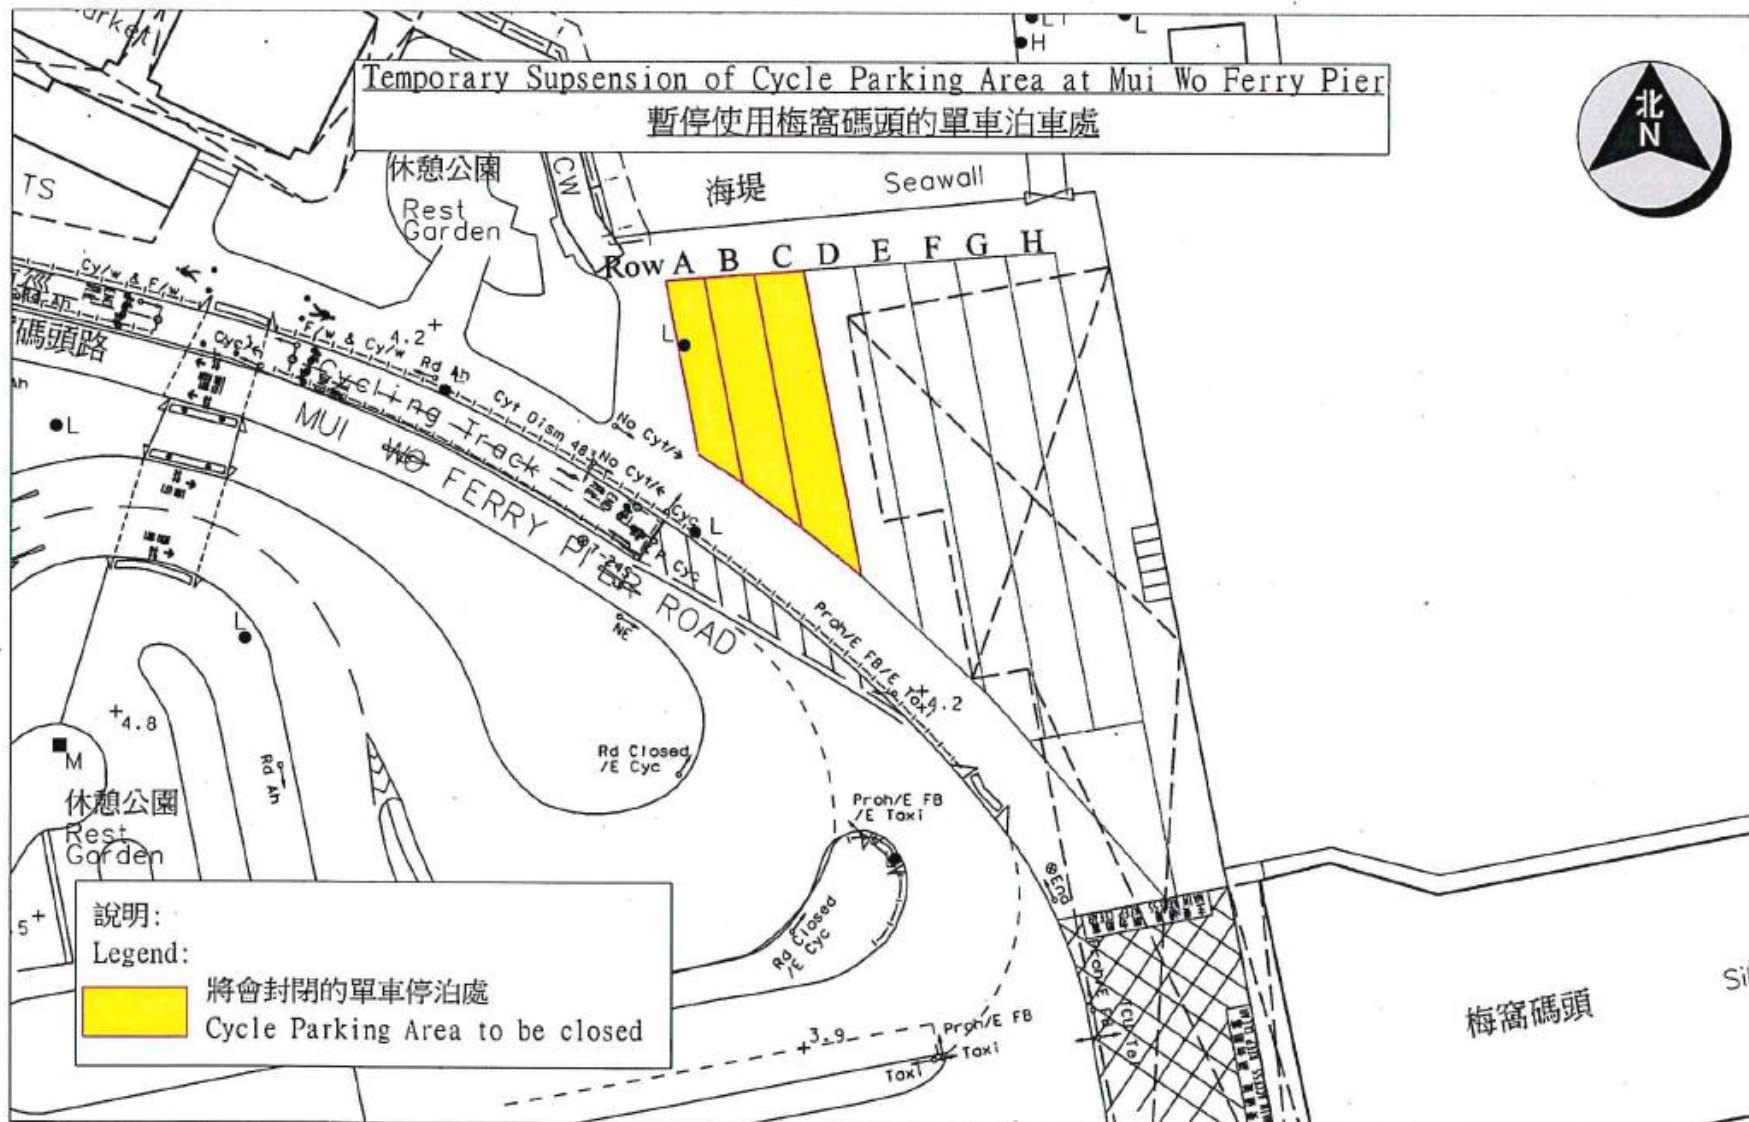

Traffic Advice

Temporary Suspension of Cycle Parking Area in Mui Wo

Members of the public are advised that in order to facilitate a joint-departmental clearance operation, part of the cycle parking area at Mui Wo Ferry Pier as shown in the attached plan will be suspended from 8.00 a.m. on 12 April 2023 (Wednesday) to 3.00 p.m. on 14 April 2023 (Friday).

All bicycles and other properties left in the bicycle parking areas within the above period will be removed. Advance notices will be put up at the bicycle parking areas concerned to remind the public to take away their belongings from the bicycle parking areas before the period of suspension.

交通通告

臨時封閉梅窩單車泊車處

公眾人士請注意，為配合政府部門進行聯合清理行動，由 2023 年 4 月 12 日(星期三)上午 8 時至 2023 年 4 月 14 日(星期五)下午 3 時，部分位於梅窩碼頭並展示於附圖的單車停泊處將臨時封閉。

所有在上述期間留在單車停泊處的單車及其他物品將全被移走。警方將在上述地點預先張貼告示，提醒市民須在單車泊車位暫停使用前取回所有物品。

地點: 梅窩碼頭, 梅窩
Location: Mui Wo Ferry Pier, Mui Wo